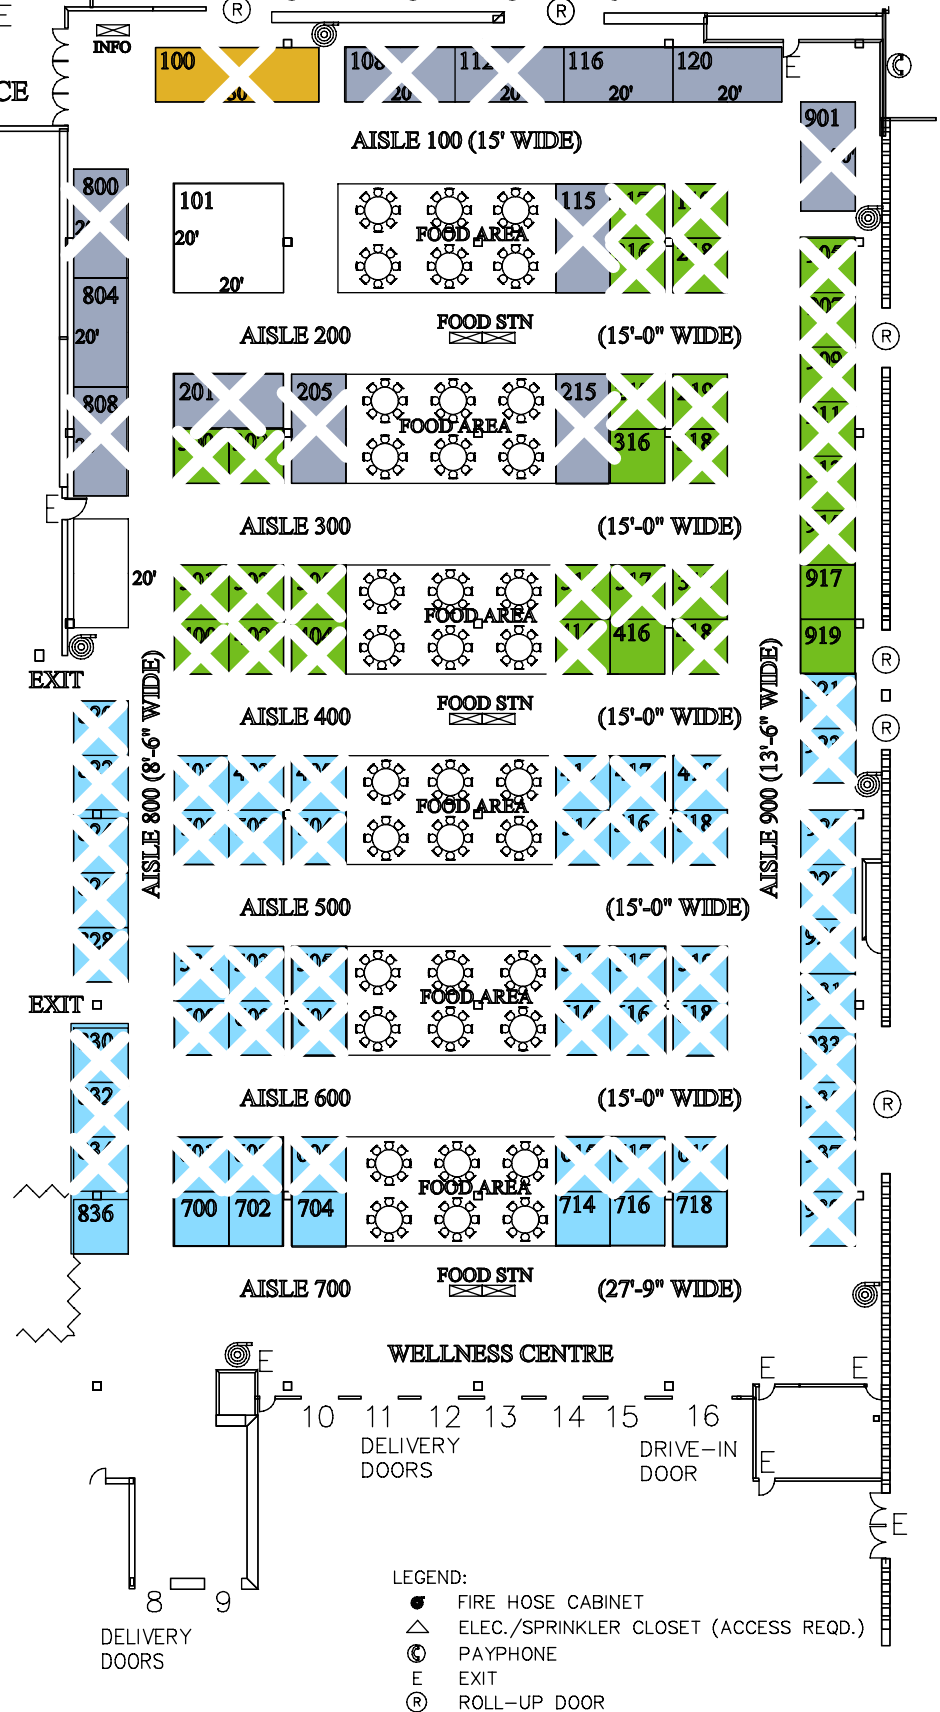

HALL 2 CEILING HEIGHT 15'

Entrance to Tradeshow from Conference Centre (Only Entrance to show)

LEGEND

- Platinum Booth
- Gold Booth
- Silver Booth
- Level 1 Booth
- Level 2 Booth

All Platinum, Gold and Silver booth spaces are sponsored booth spaces. Please refer to pages 7 & 8 for details.

- ### LEGEND:
- FIRE HOSE CABINET
 - ELEC./SPRINKLER CLOSET (ACCESS REQ.)
 - PAYPHONE
 - EXIT
 - ROLL-UP DOOR