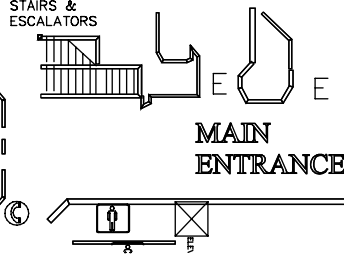

HALL 2 CEILING HEIGHT 15'

Entrance to Tradeshow from Conference Centre (Only Entrance to show)

LEGEND

- Platinum Booth
- Gold Booth
- Silver Booth
- Level 1 Booth
- Level 2 Booth

All Platinum, Gold and Silver booth spaces are sponsored booth spaces. Please refer to pages 7 & 8 for details.

- ### LEGEND:
- FIRE HOSE CABINET
 - ELEC./SPRINKLER CLOSET (ACCESS REQ.)
 - PAYPHONE
 - EXIT
 - ROLL-UP DOOR